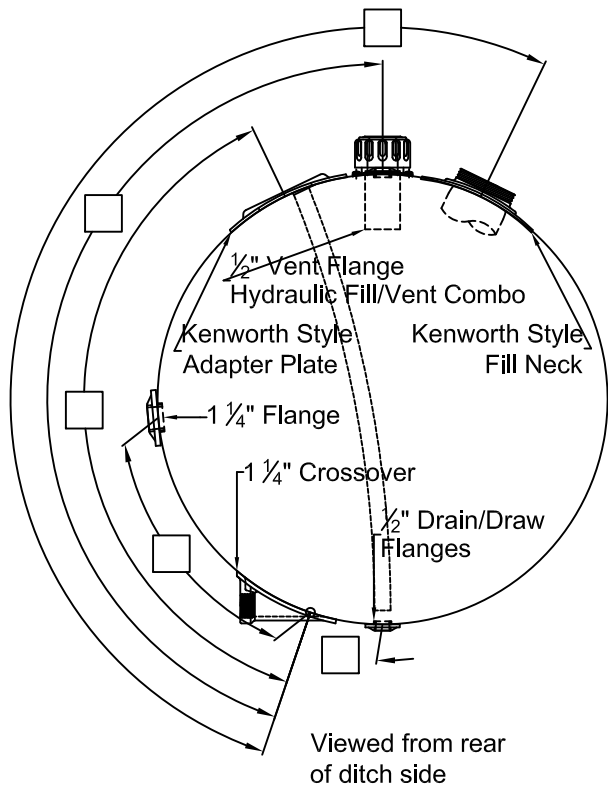

Straps Mtg Kit Combo Kit Sending Unit

Please note parts and mounting are not included in the price of the tank. Other

This configuration is typically found on tanks after to 2010.

Kenworth Style

Truck Front
FF Ditch Side

Please note: All sizes are NPTF unless otherwise noted and reference all measurements from the lateral weld seam and the end cap weld seam to the center of the fittings.