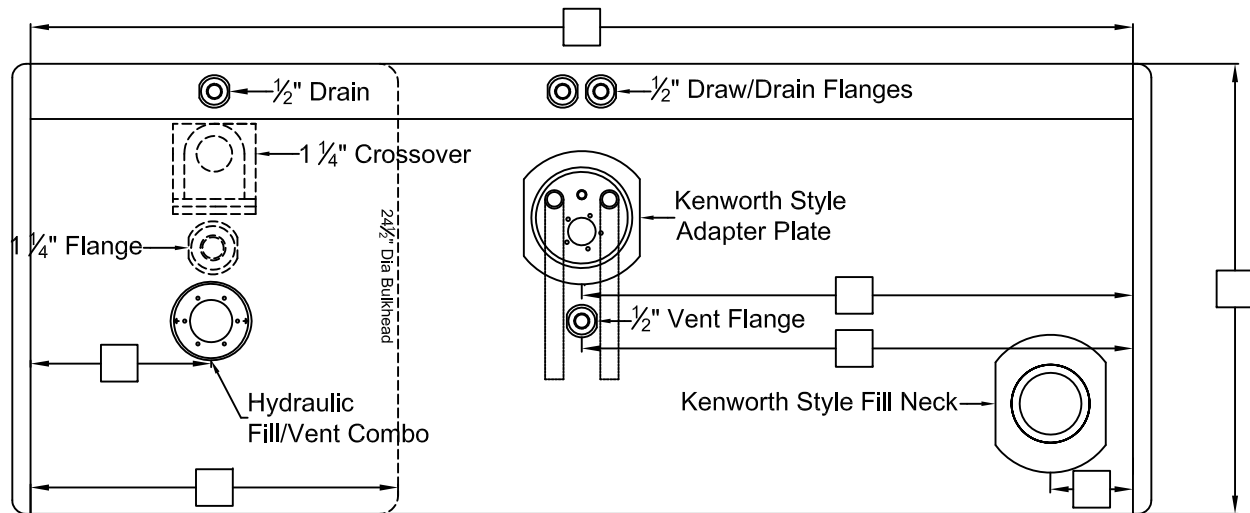

Straps Mtg Kit Combo Kit Sending Unit

Please note parts and mounting are not included in the price of the tank. Other

This configuration is typically found on tanks after to 2010.

Kenworth Style

Truck Front
FF Ditch Side

Please note: All sizes are NPTF unless otherwise noted and reference all measurements from the lateral weld seam and the end cap weld seam to the center of the fittings.